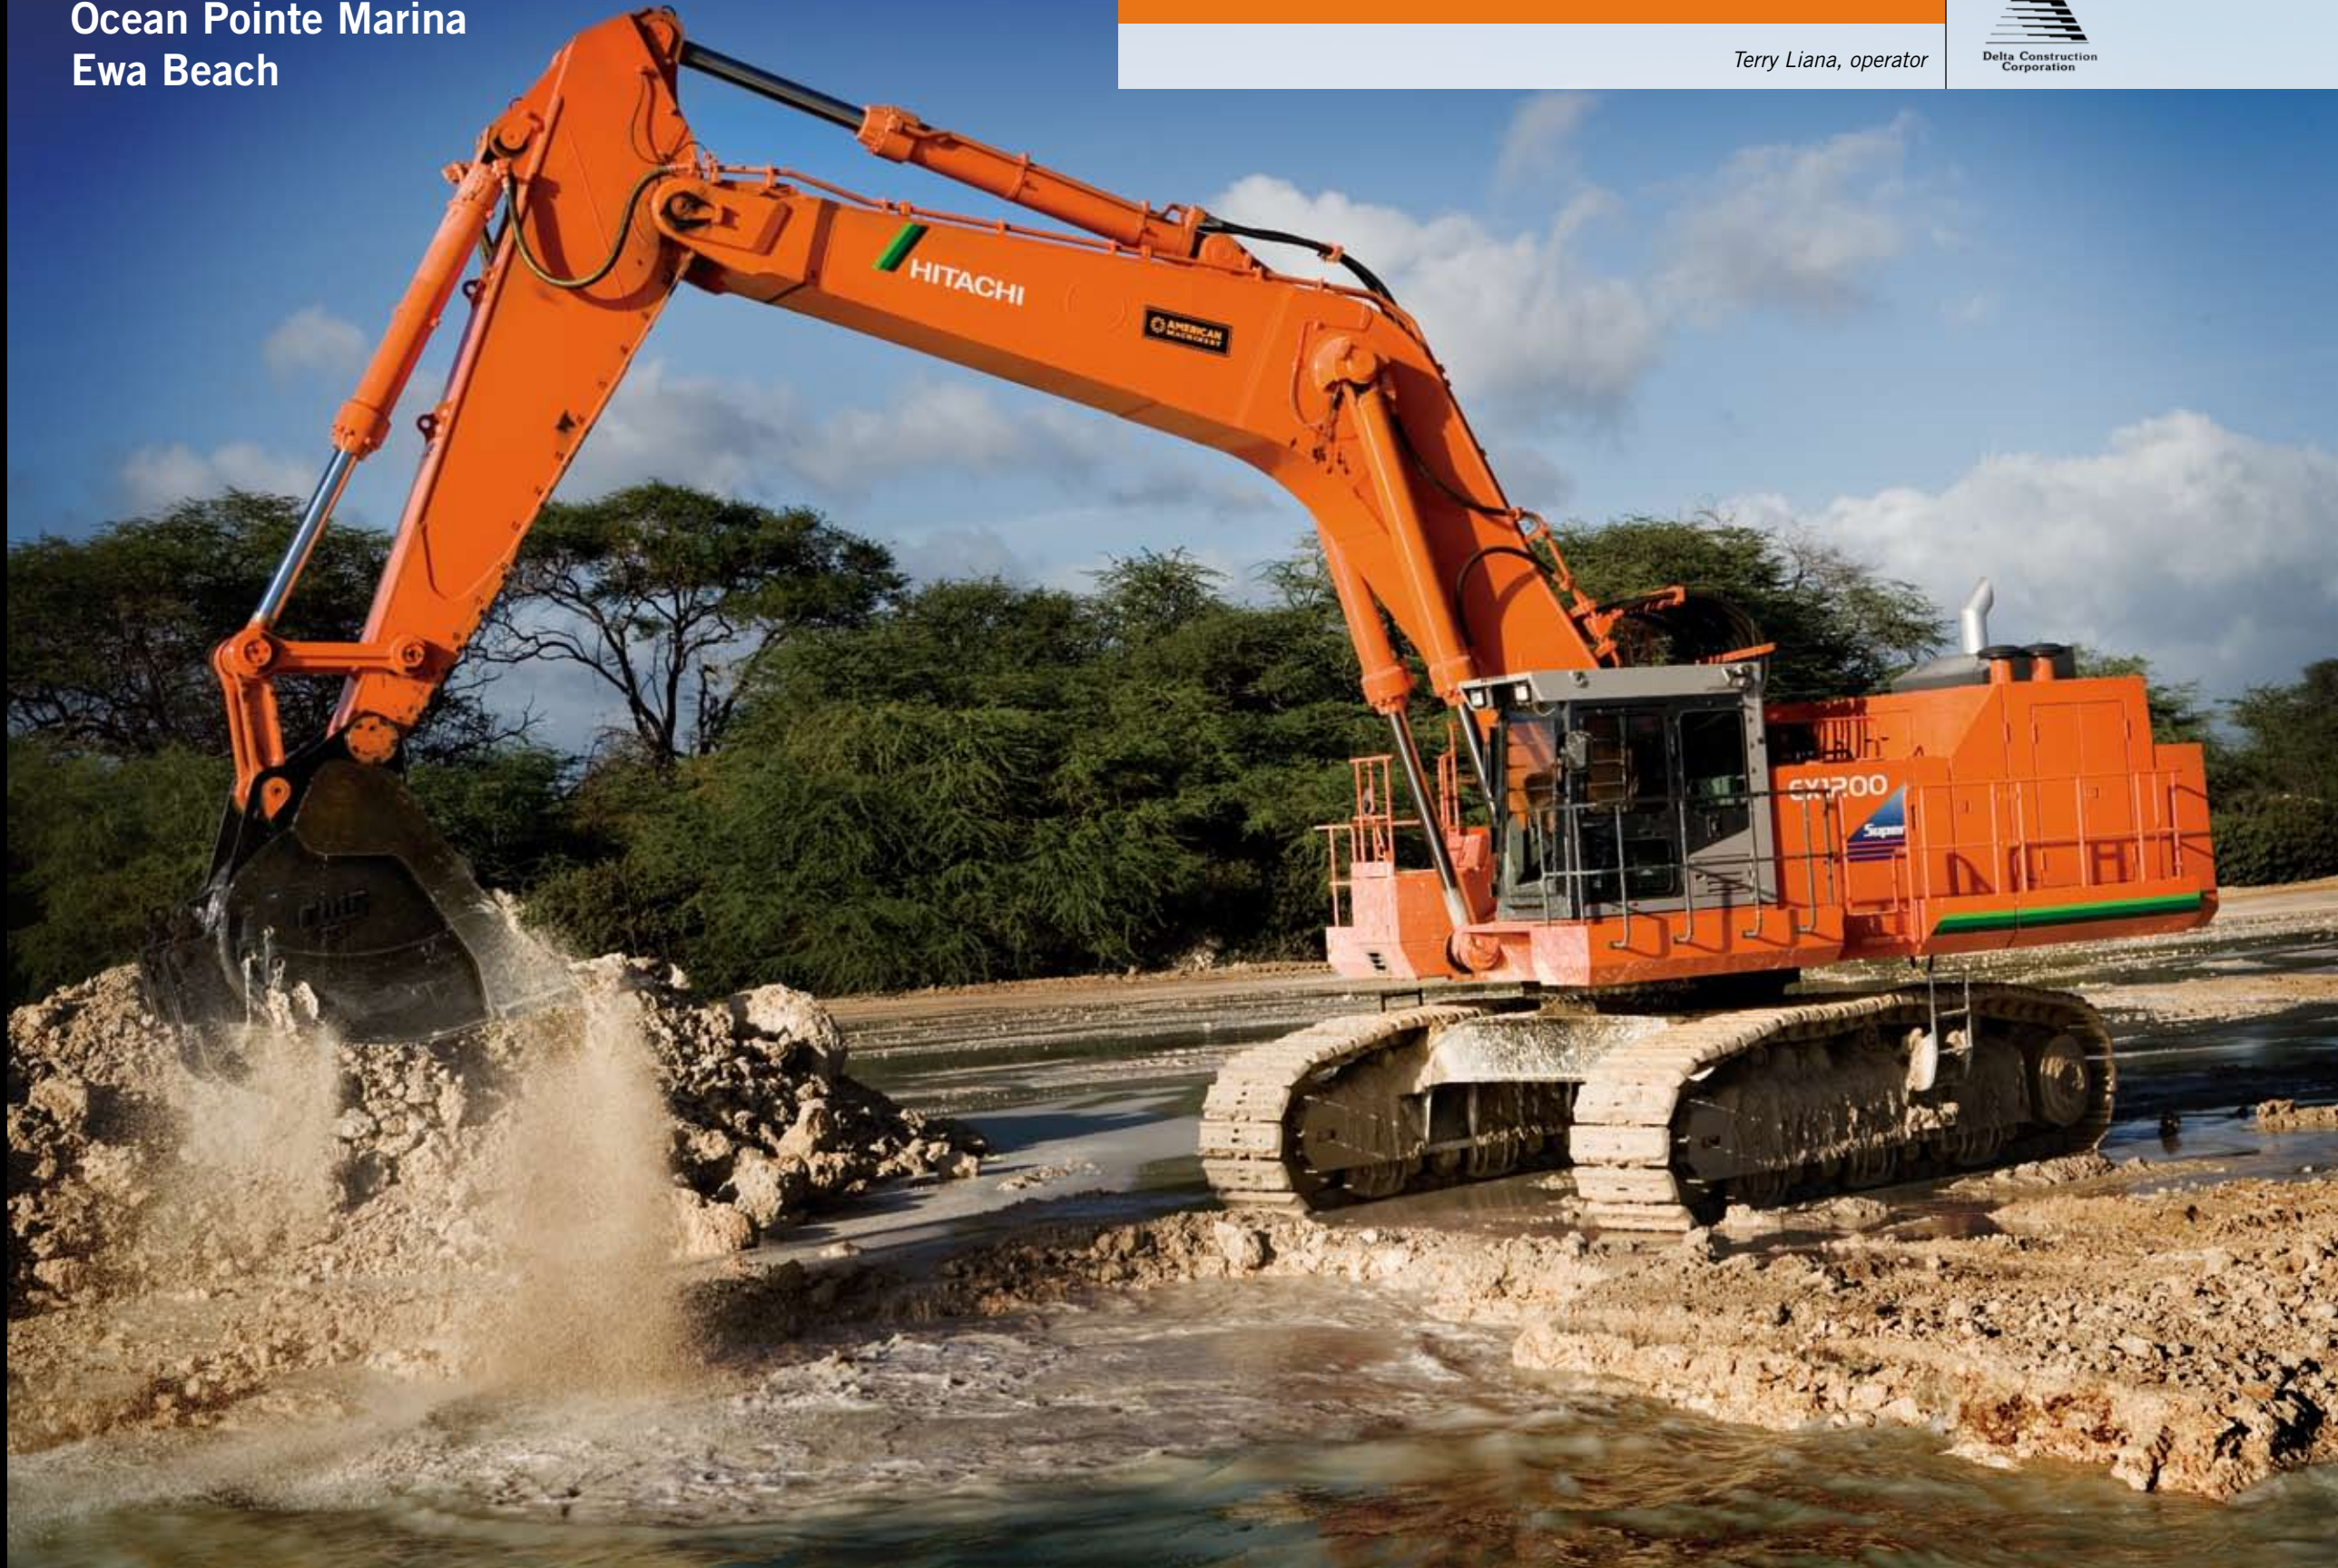

JUNE

HITACHI

Delta Construction Corporation
Ocean Pointe Marina
Ewa Beach

Hitachi EX1200-5c Excavator

Terry Liana, operator

SUNDAY

MONDAY

TUESDAY